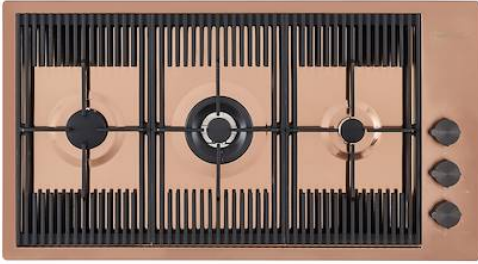

## MILANO 3 BRULEURS COPPER

Gas hobs

Code: G680 F08

TABLE CUISSON GAZMILANO A FLEUR COPPER- 3 brûleurs

### DETAILS

Coloring Copper

Edge/Installation Type Flush-mount | Top-mount

Finish PVD

Material AISI 304 stainless steel

Texture Brushed in line

Supply 220-240 V; 50/60 Hz

Dimensions 870x476 mm

## FEATURES

Copper	The Copper finish is obtained by treating steel with a physical process called PVD (Physical Vacuum Deposition) which deposits particles of noble metals on the surface. The result is a unique and refined aesthetic effect, and an improvement of the mechanical properties of the steel which is more resistant to impact and scratches.
--------	---

## Cast iron grids

Cast-iron is the ideal material for an hob grid, this due to the manifold properties characterising it: high heat capacity that improves cooking performance; high weight and stability that improve safety; sturdiness that preserves the hob's original aspect over time; easy cleaning.